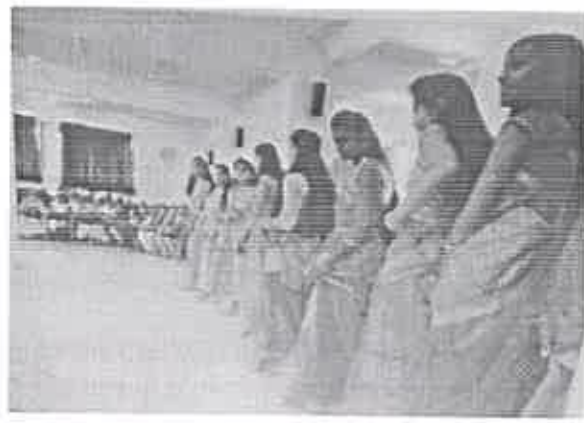

K.L.E. Society's
G. I. Bagewadi Arts, Science and Commerce College,
Nipani - 591237

Accredited at 'A' level by NAAC with CGPA 3.35
Affiliated to Rani Channamma University, Belagavi, Karnataka, India

Website: www.klegibnnpn.edu.in ☎ (08338) 220116

E-mail: klegib_npn@yahoo.co.in

Ref. No.

Date: 18-09-2017

Report
on
Dandiya And Garba

Name of the Department	Women Empowerment Cell
Name of the Event Organized	Dandiya & Garba
Date of the Event Organized	18th Sept 2017
Name of the Convener	Prof. (Smt.) S. B. Patil
Attendees	Degree Female Students
No. Of Attendees	Total- 120 Teacher 20- Student-100
Objectives of the Event	Respect to our culture
Outcome of the Event	❖ Importance of Navratri. ❖ Devi worship helps to realize feminine energy in us. ❖ Brings unity in diversity by celebrating different state cultures.

Photos:

Prabha
IQAC Co-Ordinator

Co-ordinator IQAC

K. L. E. Society's

G. I. Bagewadi College, Nipani.

ant
Chair Person

(WEC)

Chairperson

Women Empowerment Cell
K.L.E's G. I. B. College, Nipani.

MB
Principal

PRINCIPAL
K.L.E. Society's

G. I. Bagewadi College, Nipani.