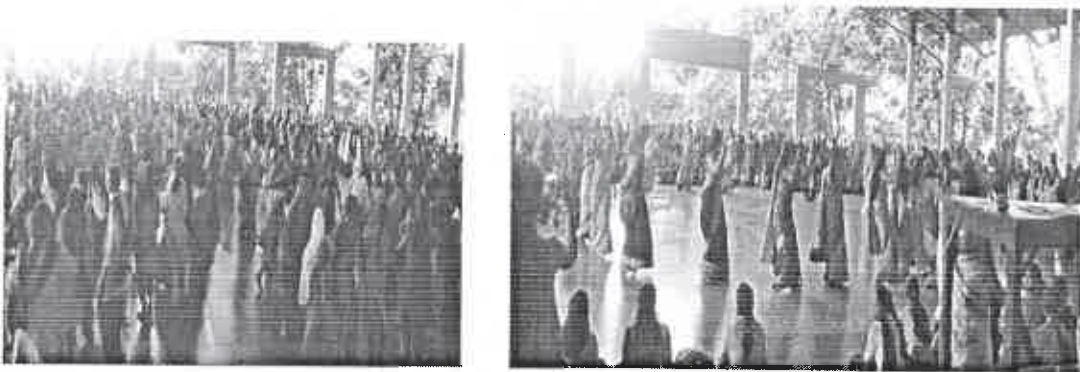

K.L.E. Society's
G. I. Bagewadi Arts, Science and Commerce College,
Nipani - 591237

Accredited at 'A' level by NAAC with CGPA 3.35
Affiliated to Rani Channamma University, Belagavi, Karnataka, India

Website: www.klegibnpn.edu.in (08338) 220116

E-mail: klegib_npn@yahoo.co.in

Ref. No. GIBC/WEC 2019-20

Date: 10/10/19

Report
On
Dandiya Performance

Name of the Department	Women Empowerment Cell
Name of the Event Organized	Dandiya
Date of the Event Organized	5th Oct 2019
Name of the Convener	Dr. (Smt.) Vidya Naik
Attendees	PG and UG Female Students
No. Of Attendees	Total- 80 Teacher 20- Student-60
Objectives of the Event	Respect to our culture
Outcome of the Event	❖ Importance of Navratri. ❖ Devi worship helps to realize feminine energy in us. ❖ Brings unity in diversity by celebrating different state cultures.

Photos:

Dabe
IQAC CO-ORDINATOR

Co-ordinator IQAC
K. L. E. Society's
G. I. Bagewadi College, Nipani.

Asreyak
CHAIR PERSON OF WEC

Chairperson
Women Empowerment Cell
K.L.E.'s G. I. B. College, Nipani.

MB
PRINCIPAL

PRINCIPAL
K.L.E. Society's
G. I. Bagewadi College, Nipani.