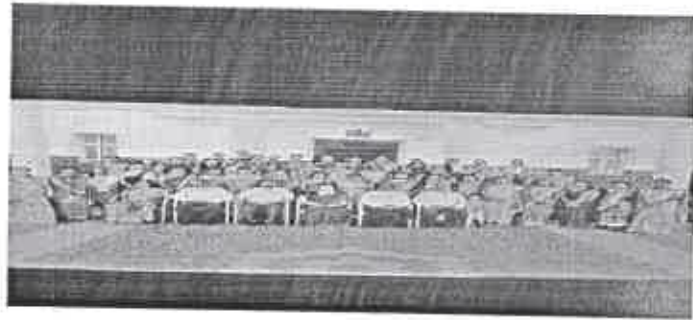

**K.L.E. Society's
G. I. Bagewadi Arts, Science and Commerce College,
Nipani - 591237**

Accredited at 'A' level by NAAC with CGPA 3.35
Affiliated to Rani Channamma University, Belagavi, Karnataka, India

Website: www.klegibnnpn.edu.in (08338) 220116

E-mail: klegib_npn@yahoo.co.in

Ref. No.

Date: 09-03-2020

**Report on
International Women's Day**

Name of the Department	Women Empowerment Cell
Name of the Event Organized	International Women's Day
Title of the Event	Bloom wherever you are planted
Date of the Event Organized	9th March 2020
Name of the Convener	Dr. (Smt.) Vidya Naik
Attendees	Female Students & Staff
No. Of Attendees	Total-115 Teacher-20 Student-95
Name of the Expert with Designation	Dr. (Smt.) Neela S. Shetti Eye specialist and Phaco surgeon
Contact Details of Expert	AKANKASHA hospital Nipani
Objectives of the Event	To bring awareness about health of women
Outcome of the Event	❖ Students got awareness about their rights and duties ❖ Students become confident in future if they face any problem they can solve it. ❖ They can serve anywhere and enjoy their freedom.

Photos:

[Signature]
IOAC CO-ORDINATOR
Co-ordinator IOAC
K. L. E. Society's
G. I. Bagewadi College, Nipani.

[Signature]
CHAIR PERSON
(WEC)
Chairperson
Women Empowerment Cell
K.L.E.'s G. I. B. College, Nipani.

[Signature]
PRINCIPAL
PRINCIPAL
K.L.E. Society's
G. I. Bagewadi College, Nipani.