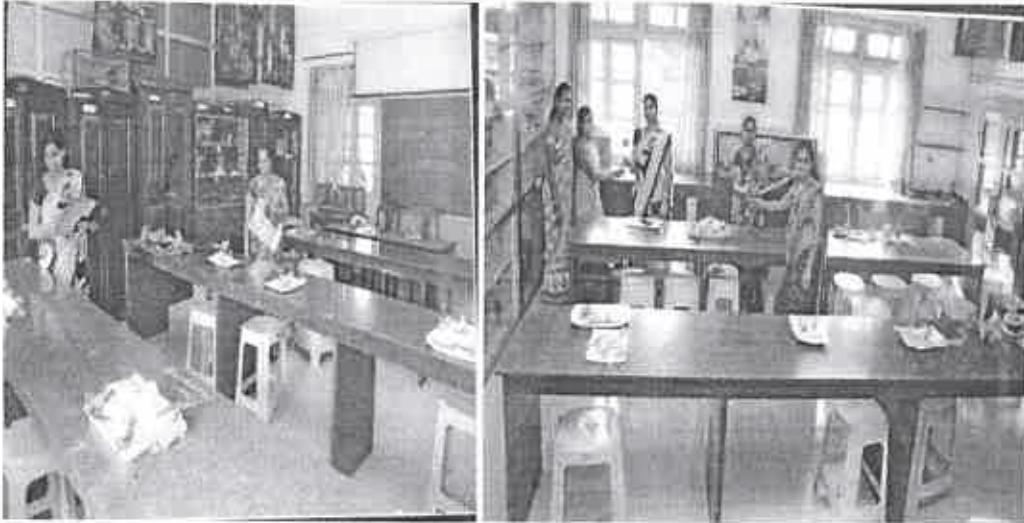

**K.L.E. Society's
G. I. Bagewadi Arts, Science and Commerce College,
Nipani - 591237**

Accredited at 'A' level by NAAC with CGPA 3.35
Affiliated to Rani Channamma University, Belagavi, Karnataka, India

Website: www.klegibnnpn.edu.in ☎ (08338) 220116

E-mail: klegib_npn@yahoo.co.in

Ref. No.

Date: 03.02.2017

**Report
on
VEGETABLE & FRUIT CARVING COMPETITION**

Name of the Department	Women Empowerment Cell
Name of the Event Organized	Vegetable and Fruit carving competition
Date of the Event Organized	03rd Feb 2017
Name of the Convener	Miss Tanabai Kumbar
Participants	Female Students.
No. Of Attendees	Students - 09 Teachers- 5
Name of the Judges	Miss Naina Adake Prof (smt) J.R. Tikke
Objectives of the Event	To enhance creativity
Outcome of the Event	❖ Students learnt new skills. ❖ They learnt smooth handling of vegetables.

Photos :

**IOAC Co-Ordinator
Co-ordinator IOAC
K. L. E. Society's
G. I. Bagewadi College, Nipani.**

**Chair Person
(WEC)
Chairperson
Women Empowerment Cell
K.L.E's G. I. B. College, Nipani.**

**Principal
PRINCIPAL
K.L.E. Society's
G. I. Bagewadi College, Nipani.**